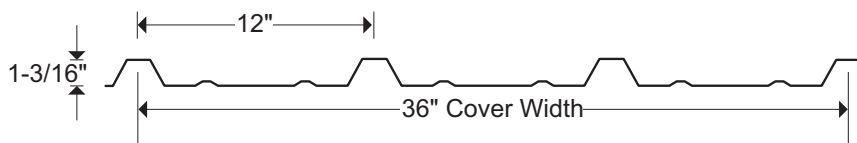

HI-RIB

Due to variations in computer monitors, we cannot guarantee the accuracy of colors presented on-screen with actual products. Please order free swatches to ensure color accuracy.