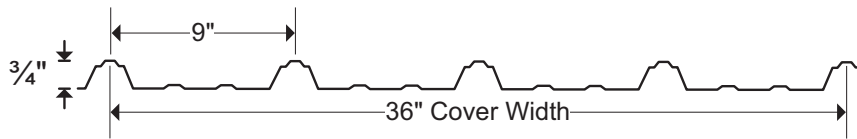

Grey

925 Rolling Hills Lane • Winchester, KY 40391
 Phone: (859) 744-4475 • Fax: (859) 744-4324
www.manseametal.com

PREMIUM

*Premium colors are subject to a premium pricing schedule. Please consult your sales person for current pricing information.